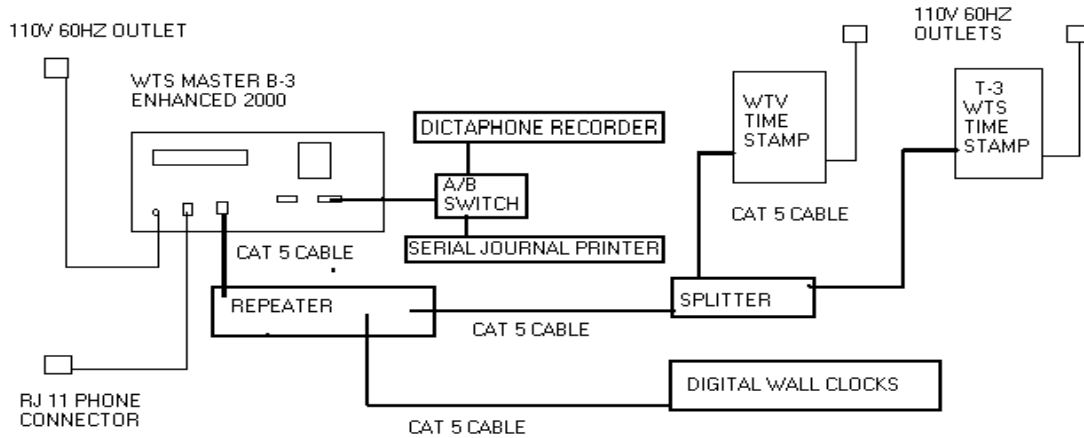

**Distributed By**

**WTV WIDMER TRADE VALIDATOR SYSTEM  
FOR NASD TRADERS  
OATS COMPLIANT SYSTEM**

**SYSTEM SHOWN BELOW ILLUSTRATES ENHANCED B-3 MASTER  
AND CURRENTLY AVAILABLE OPTIONS**

DIAGRAM OF WIDMER TIME OATS COMPLIANT MASTER ATOMIC CLOCK SYSTEM B-3 ENHANCED

WTV seconds dot matrix printer time stamp.

The Enhanced B-3 Master allows both seconds machines and full minute time stamps to work off the same master circuit. Sample impressions of both models shown below.