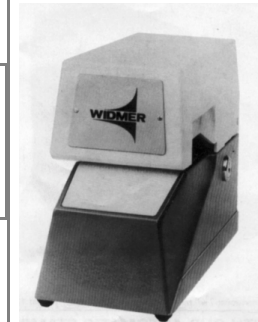

Widmer Time Recorder Co., Inc.
228 Park Street
Hackensack, NJ 07601
201-489-3810 Fax 201-489-3478
800-424-4459
www.widmertime.com